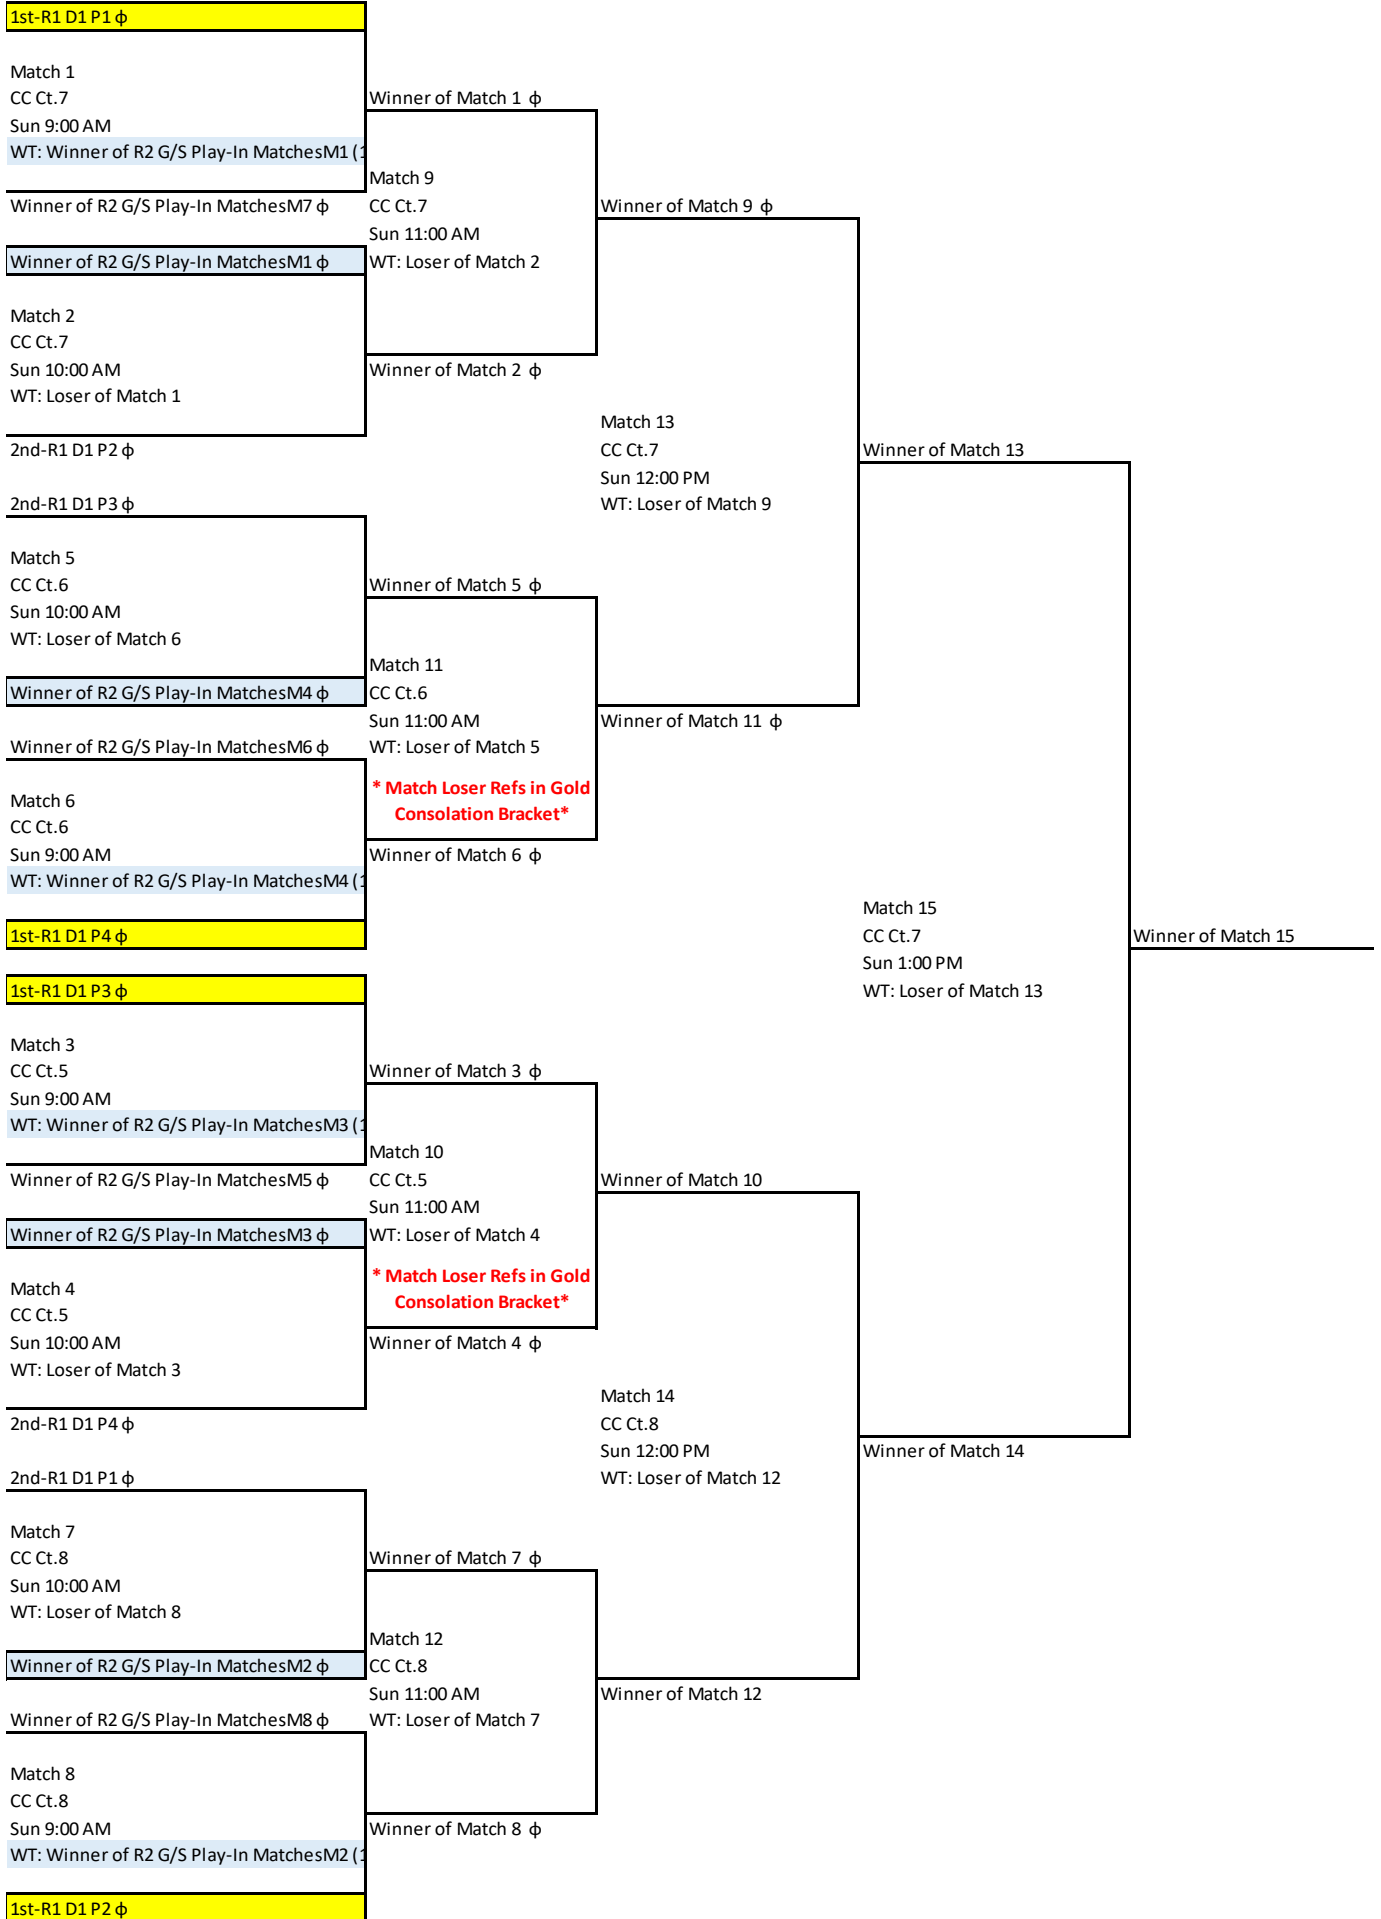

U16 Gold Bracket