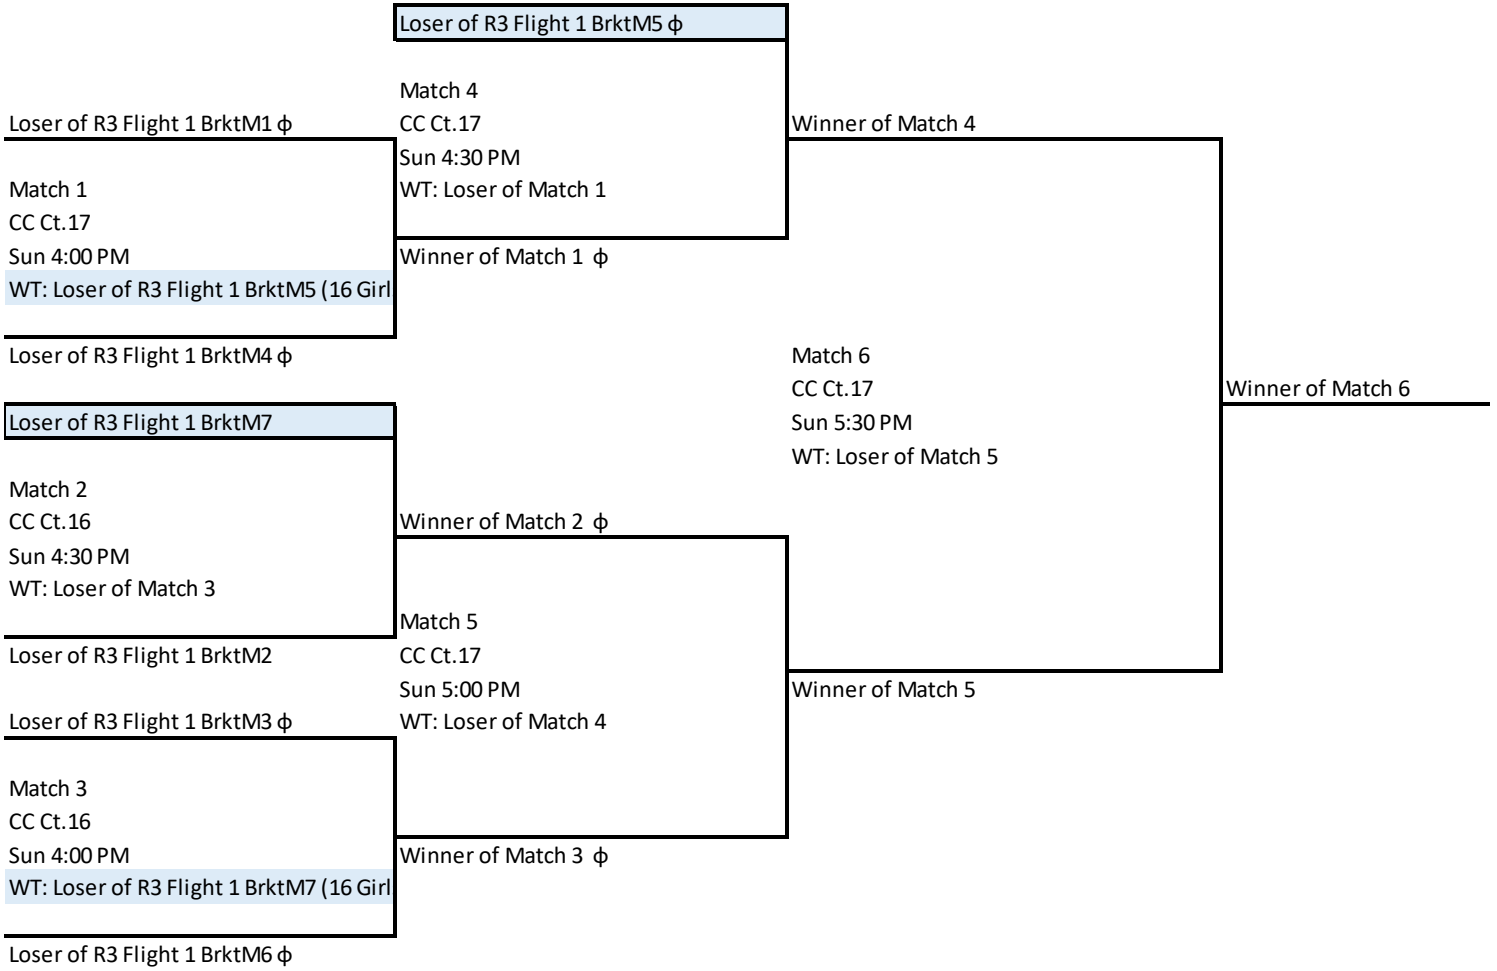

Winner of Match 2

Loser of R3 Copper BrktM3 φ

**Games are 1 set to 25
in Consolation
Brackets**

U16 Flight 1 Bracket

U16 Flight 1 Consolation Bracket

**Games are 1 set to 25 in
Consolation Brackets**