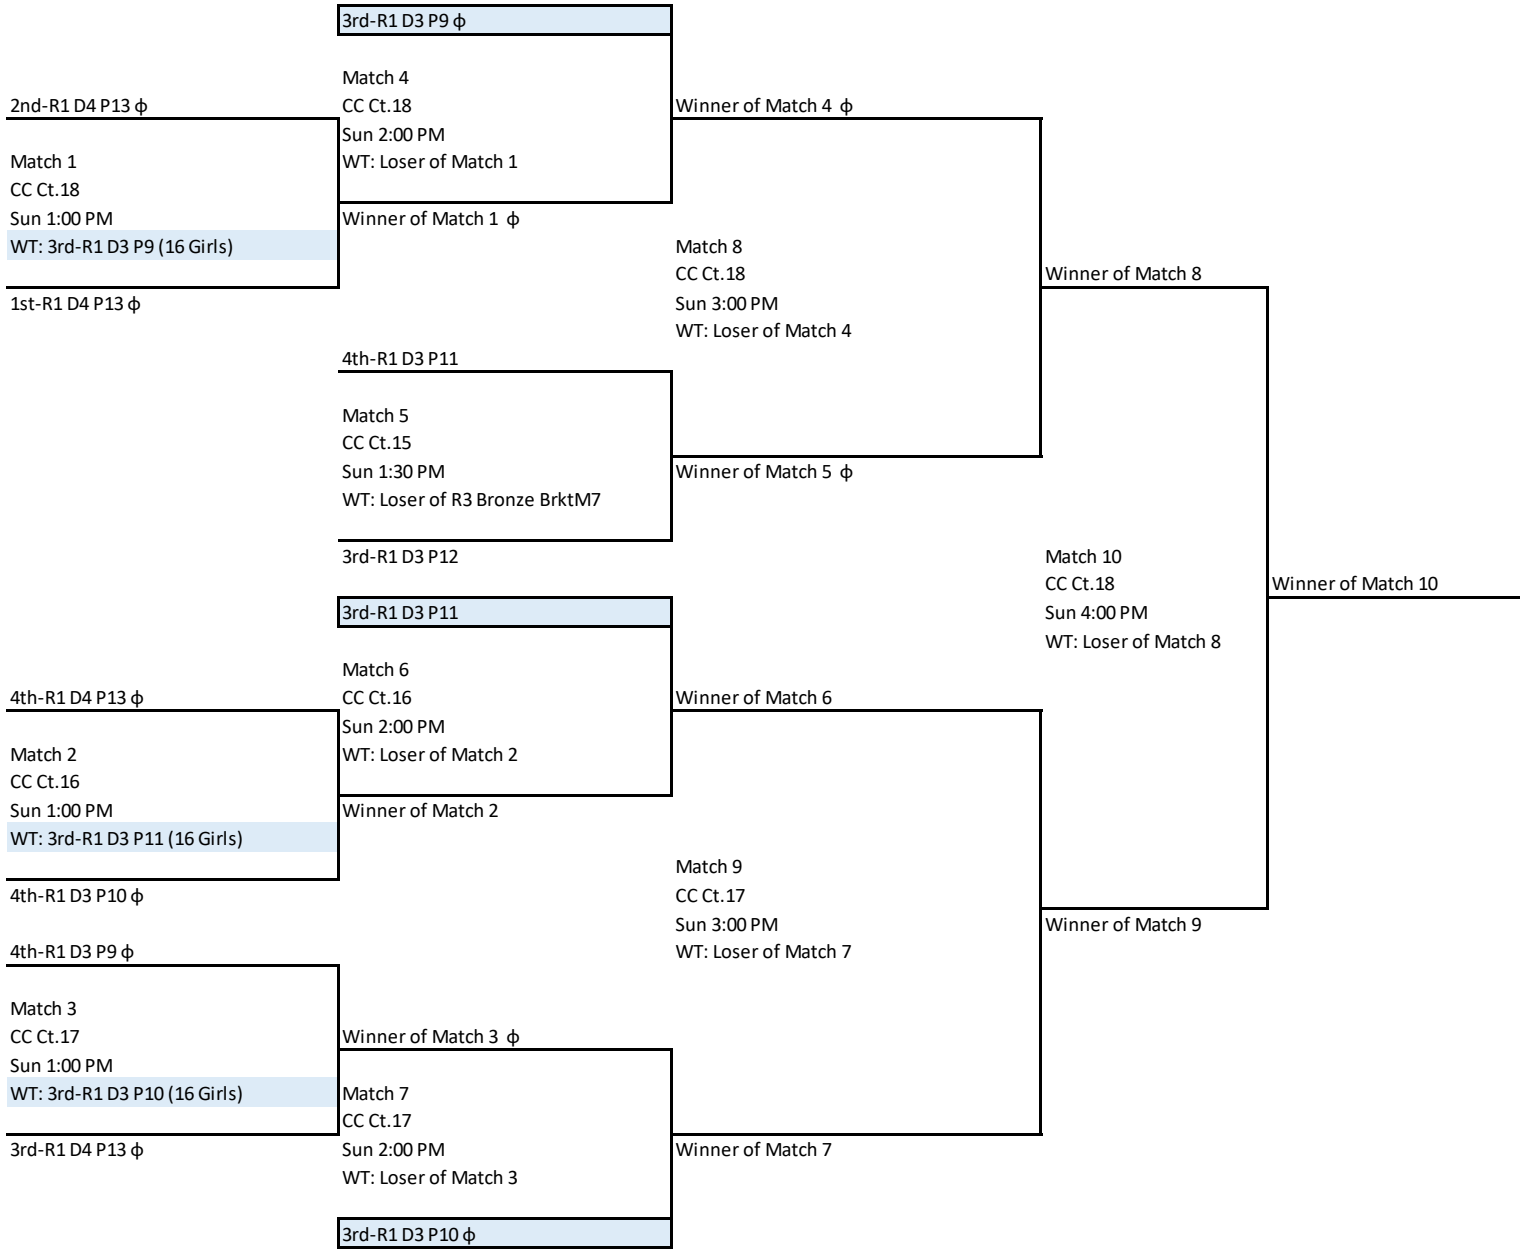

Winner of Match 2

Loser of R3 Copper BrktM3 φ

**Games are 1 set to 25
in Consolation
Brackets**

U16 Flight 1 Bracket

U16 Flight 1 Consolation Bracket

**Games are 1 set to 25 in
Consolation Brackets**