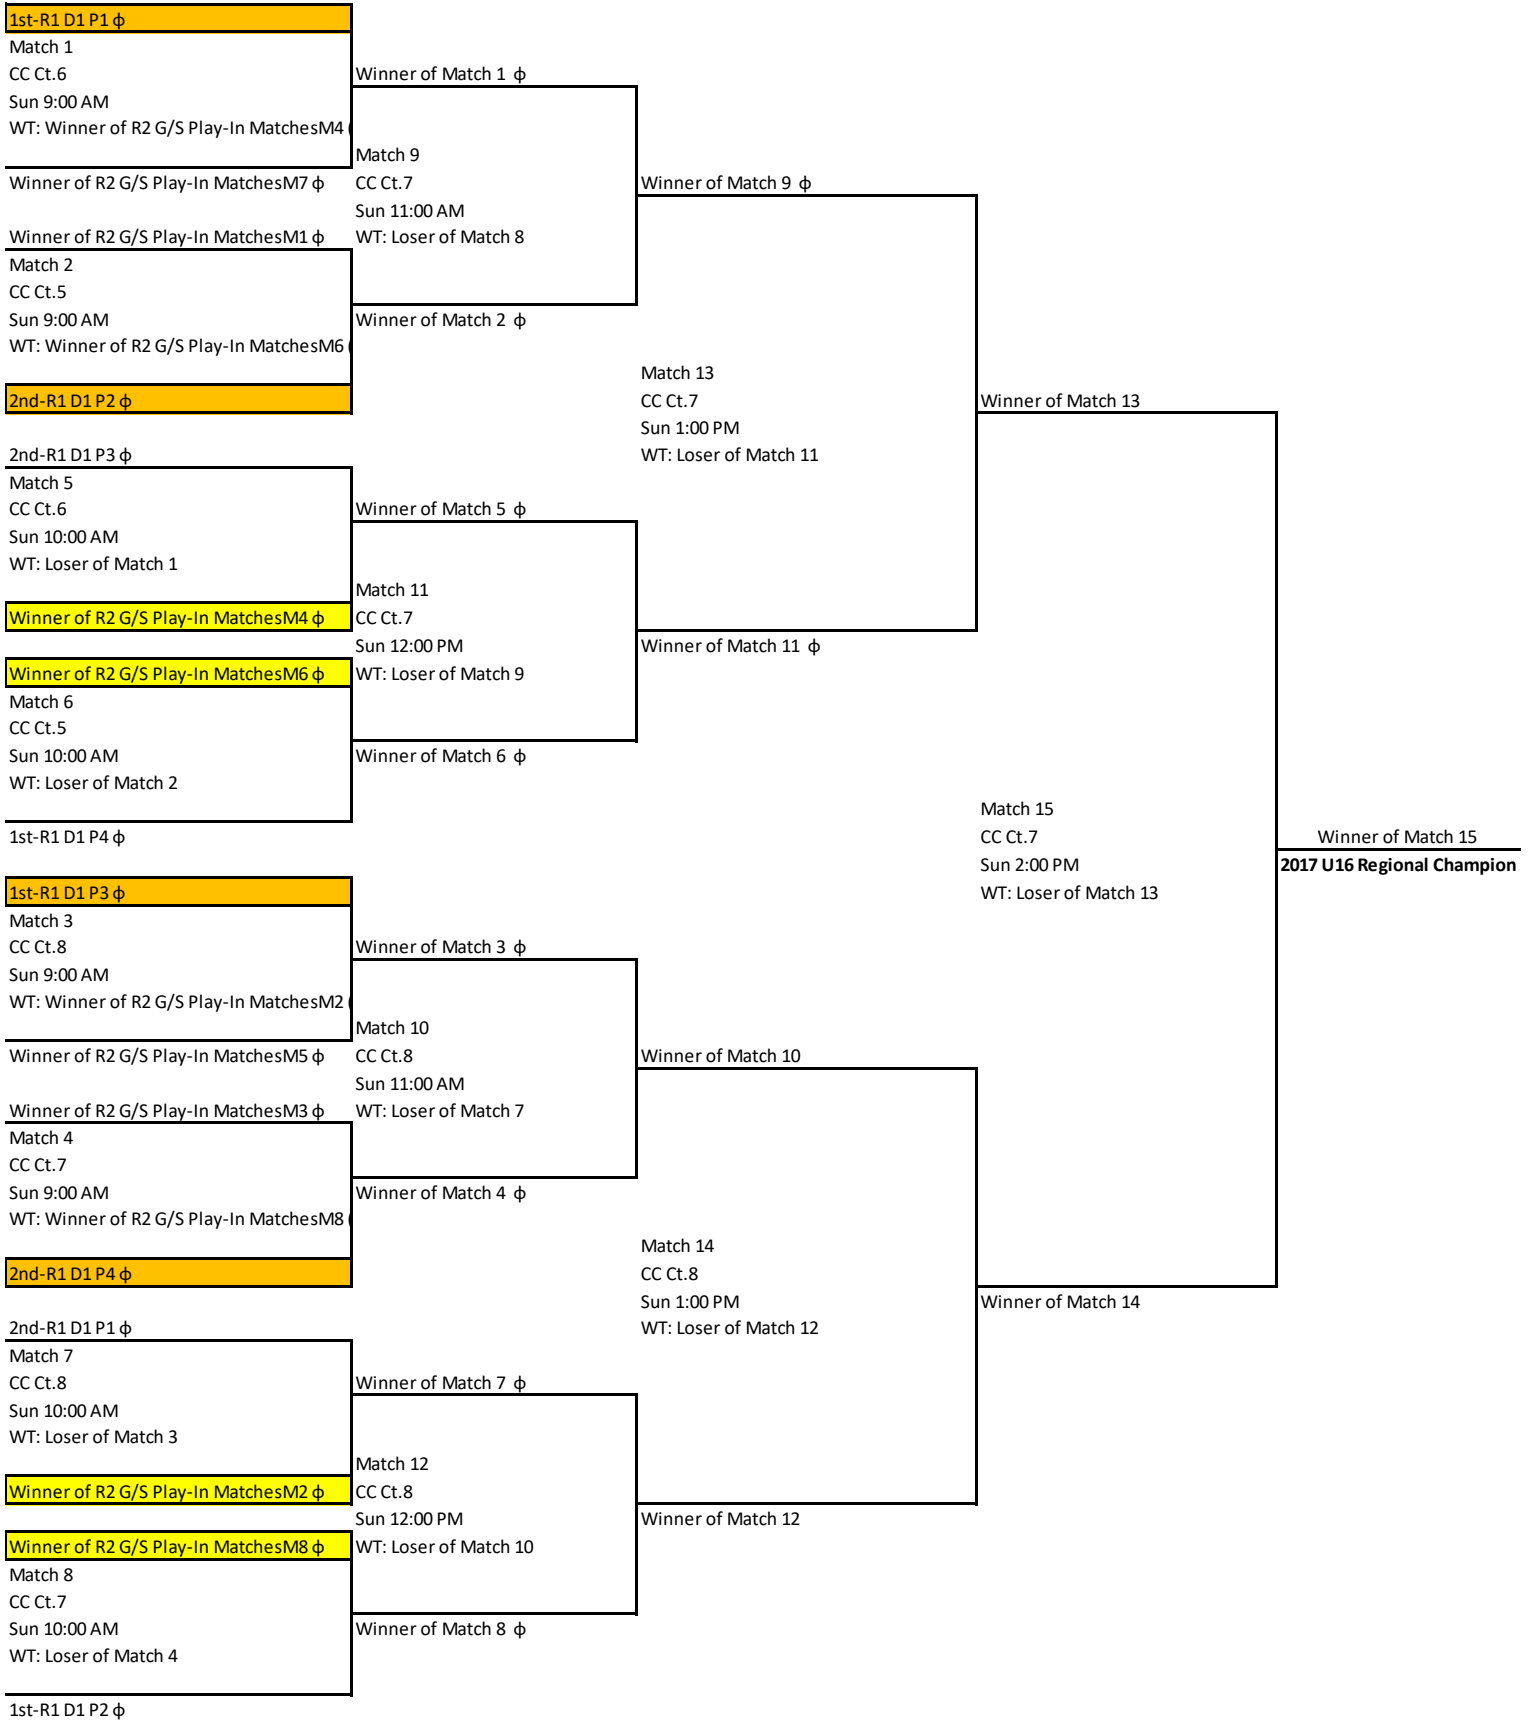

Winner of Match 7

1st-R1 D2 P6

4th-R1 D1 P1

Match 8
CC Ct.16
Sun 8:00 AM
WT: 3rd-R1 D2 P8 (16 Girls)

Winner of Match 8

1st-R1 D2 P5

Play-In Matches are played Sunday, April 23rd at 8:00AM.

U16 Gold Bracket