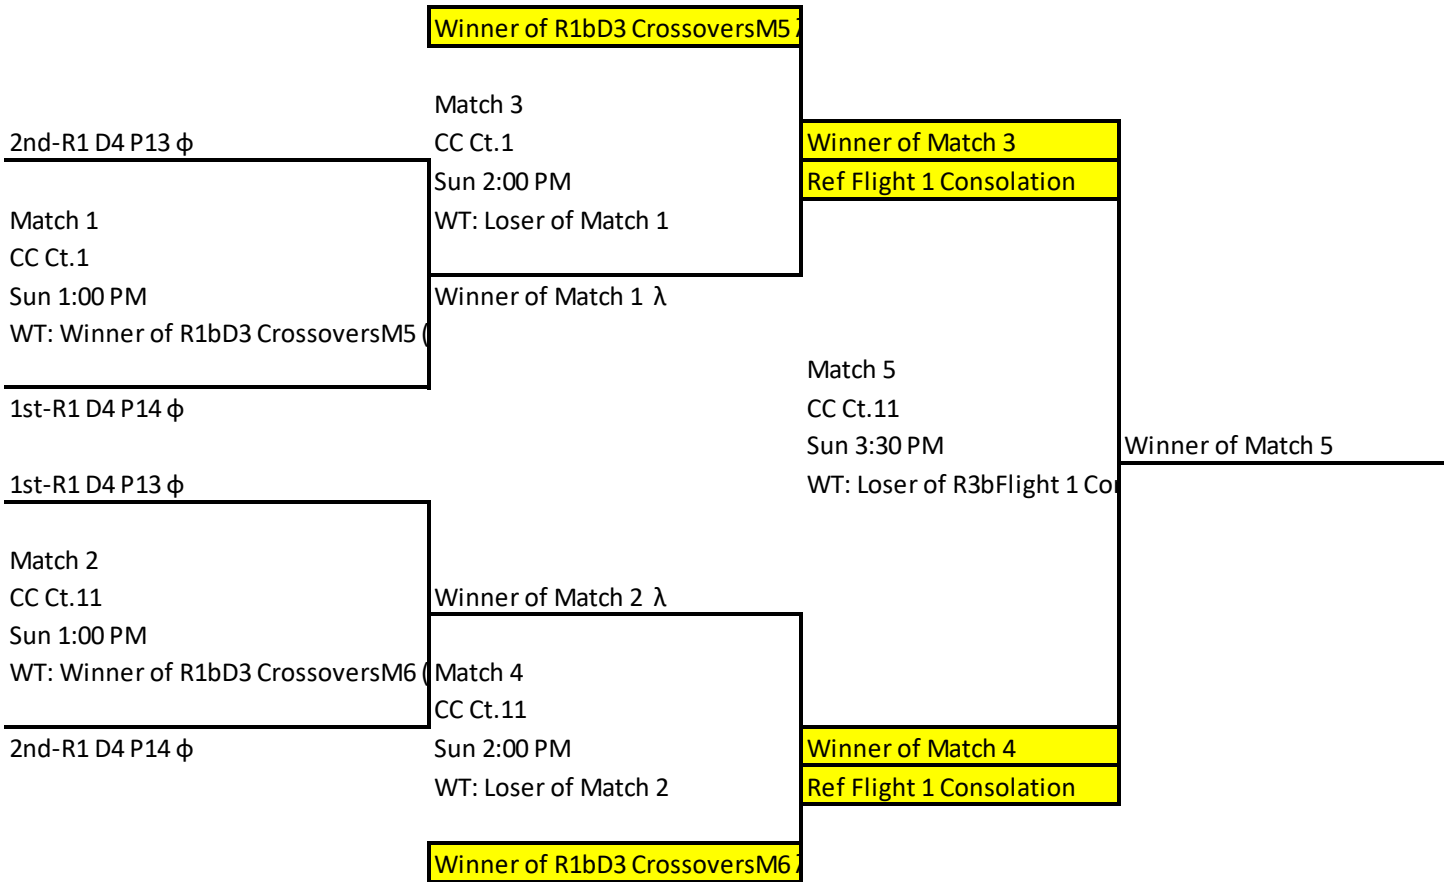

U16 Flight 1 Bracket