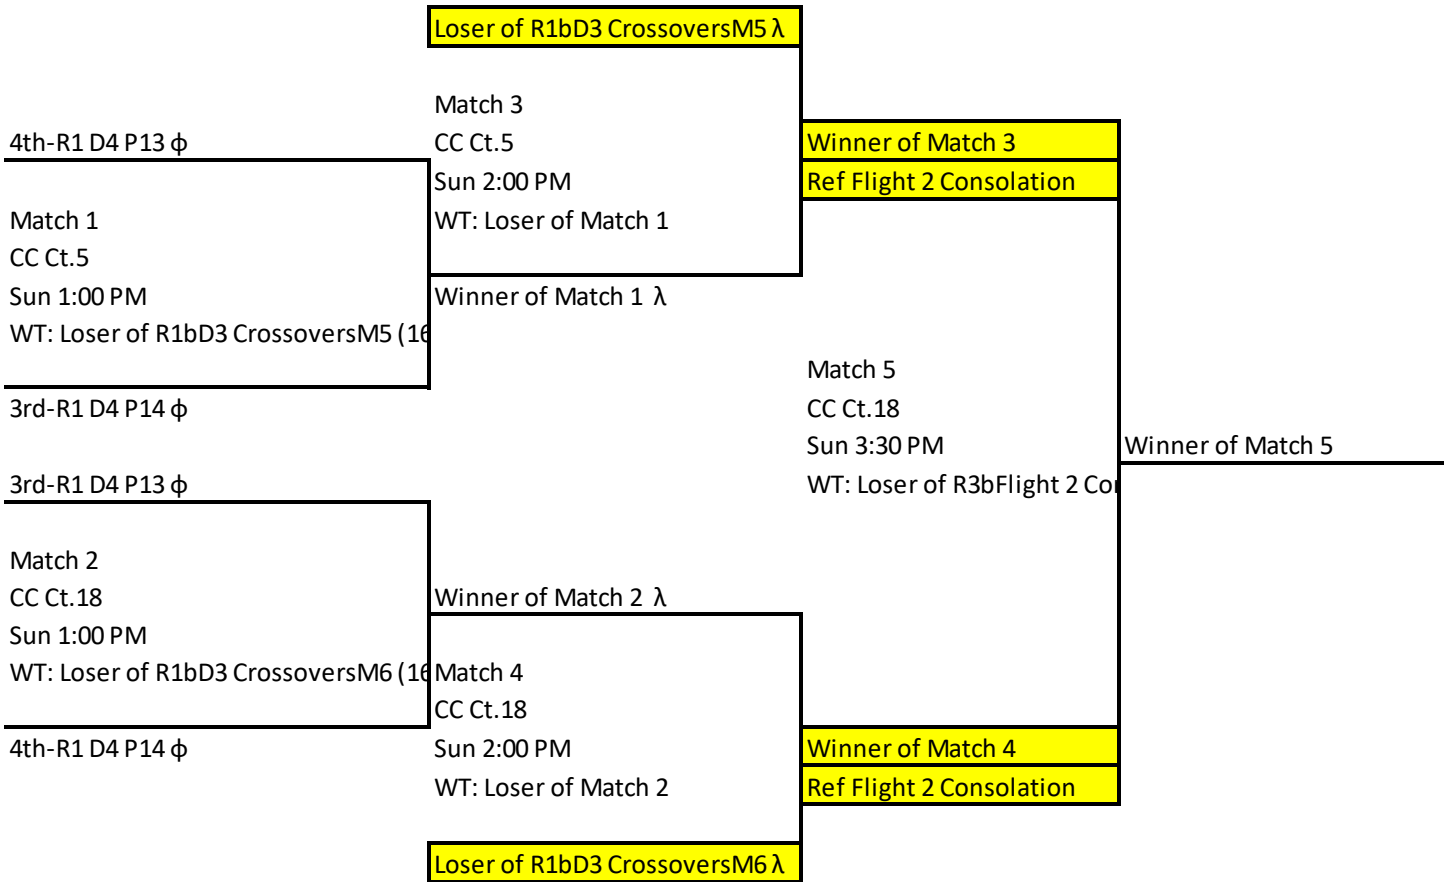

Loser of R3 xCopper BrktM3 φ

U16 Flight 1 Bracket

U16 Flight Consolation

U16 Flight 2 Bracket

U16 Flight 2 Consolation