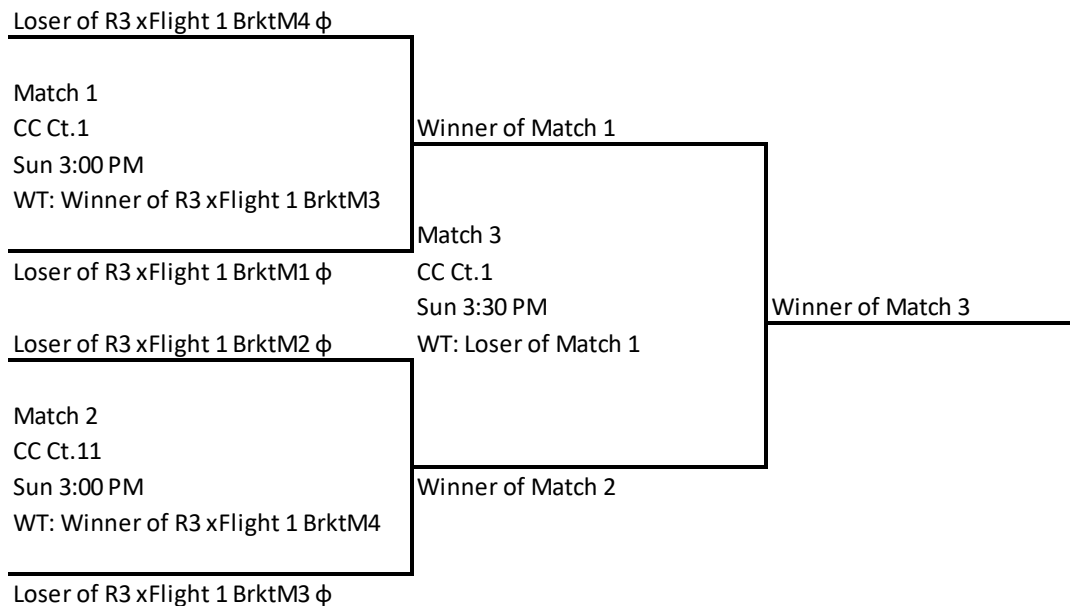

U16 Flight Consolation